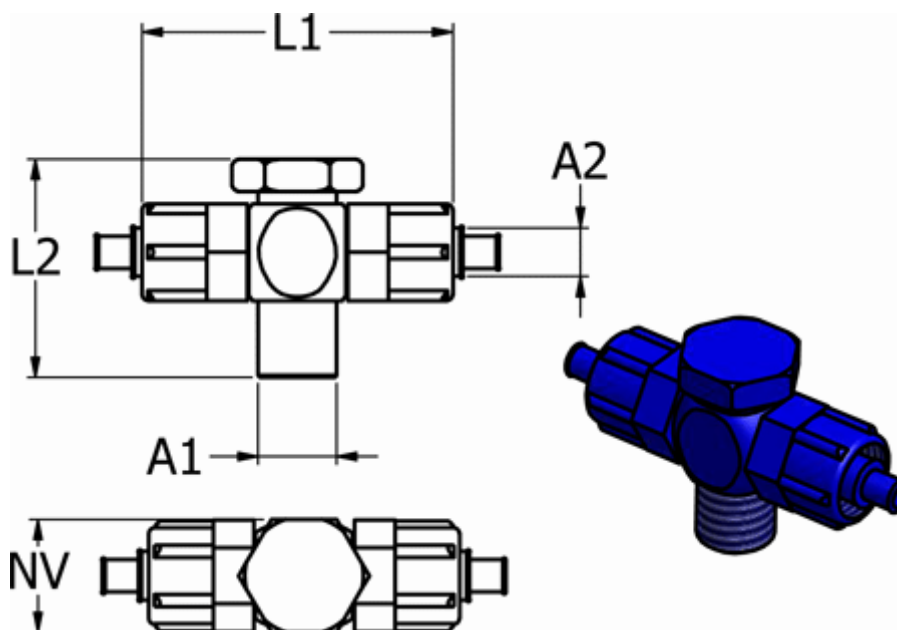

Article number: 58614815

Description: Push-on fitting POM 14.815, Ø6/4-G 1/4"-Ø6/4
Swivel plastic Tee, blue

Measures

For hose A2 = 6/4

L1 = 51

L2 = 29

NV = 17

Thread A1 = G 1/4"